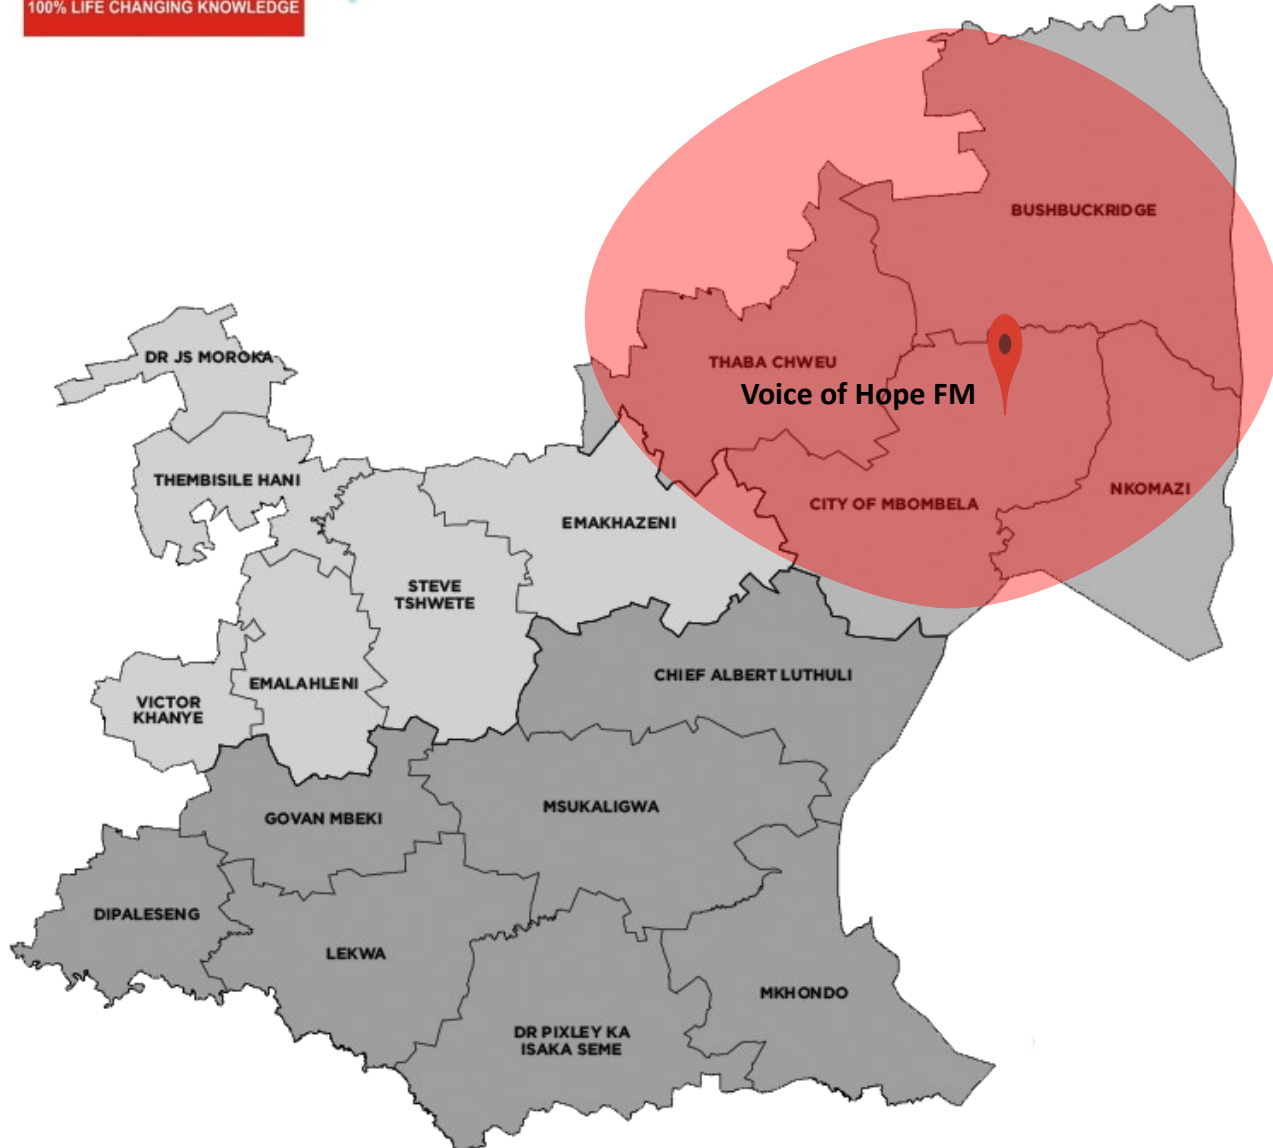

90.5 FM

VOICE OF HOPE

100% LIFE CHANGING KNOWLEDGE

Frequency: 90.5FM

Insight: Voice of Hope FM is a Gospel station that strives to contribute positively to a society full of poverty, child and woman abuse, teenage pregnancy, HIV/AIDS, and drug and alcohol abuse.

Listenership: 35 000 weekly

LSM

Primary: 1 - 6

Core Target Market

15 - 80

Languages:

isiZulu 30%

siSwati 60%

English 10%

16 000

N/A

Race:

Black 90%

White 10%

Broadcasting: 60% content and 40% music

Coverage: Mbombela, Nkomazi, Bushbuckridge, Thaba Chweu, Emakhazeni, Kingdom of Eswatini