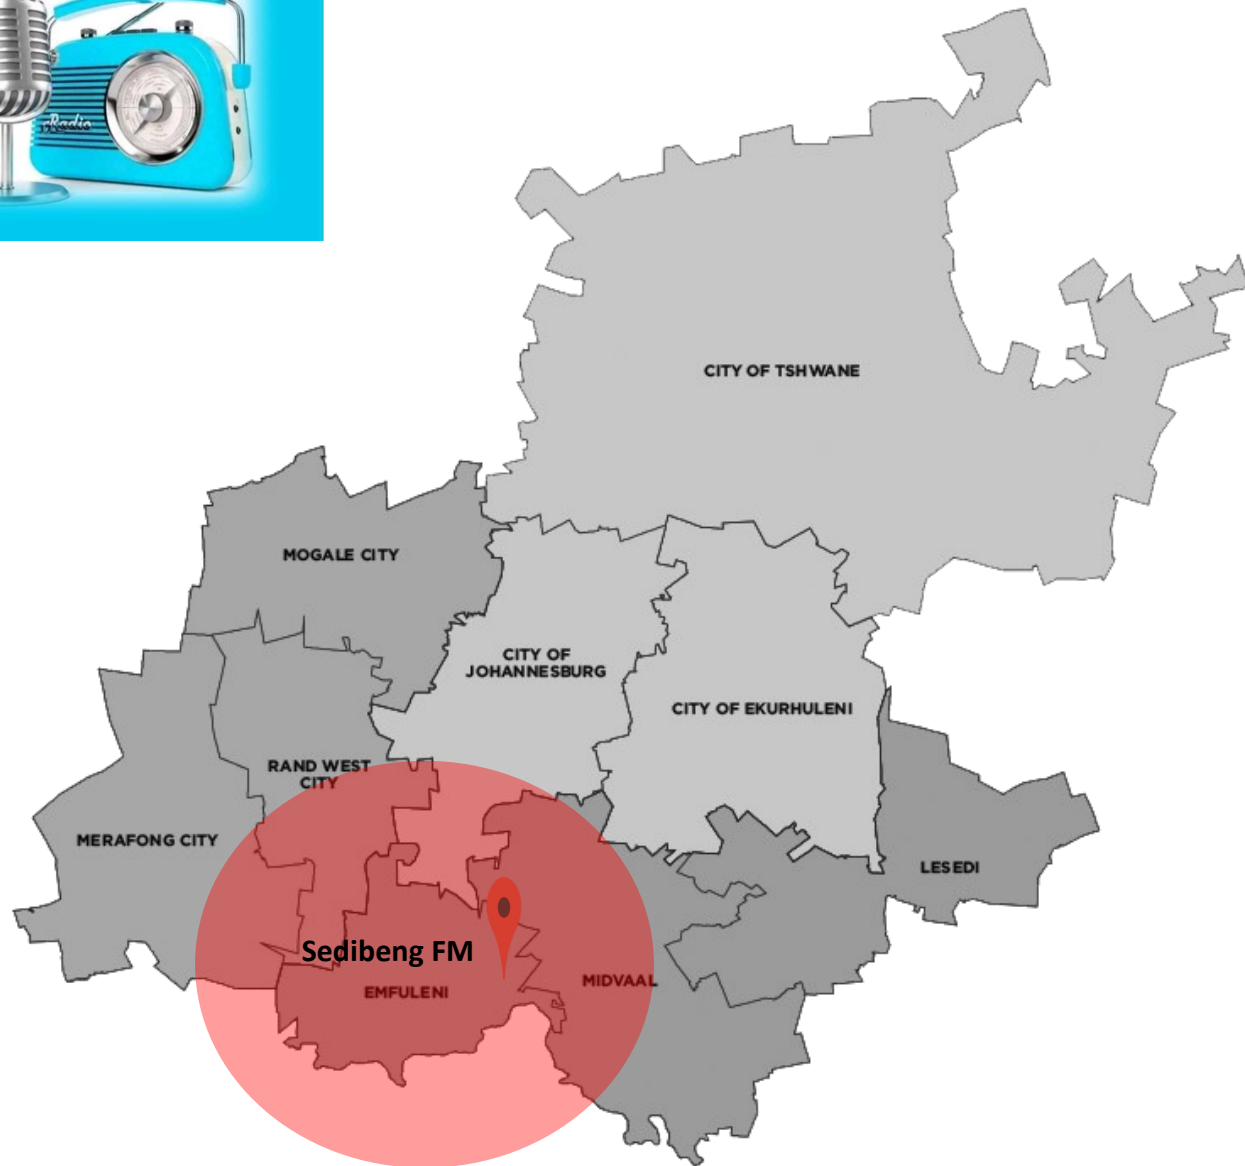

Sedibeng fm  
104.8 MHZ  
KEYA RONA

Frequency: 104,8 FM

**Insight:** Sedibeng FM strives to educate, empower, enrich and develop the community through media.

---

**LSM**

Listenership: 10 000 weekly

Primary: 1 - 8

**Core Target Market**

16 – 60+

**Languages:**

South seSotho  
isiZulu  
isiXhosa  
English

13 000

212

**Race:**

Black 85%  
White 2%  
Coloured & Other 13%

**Broadcasting:** 75% content and 25% music

---

**Coverage:** Sedibeng (Vaal), Johannesburg, parts of: Free State, Northwest & Mpumalanga

CONNECTING YOU WITH SOUTH AFRICA