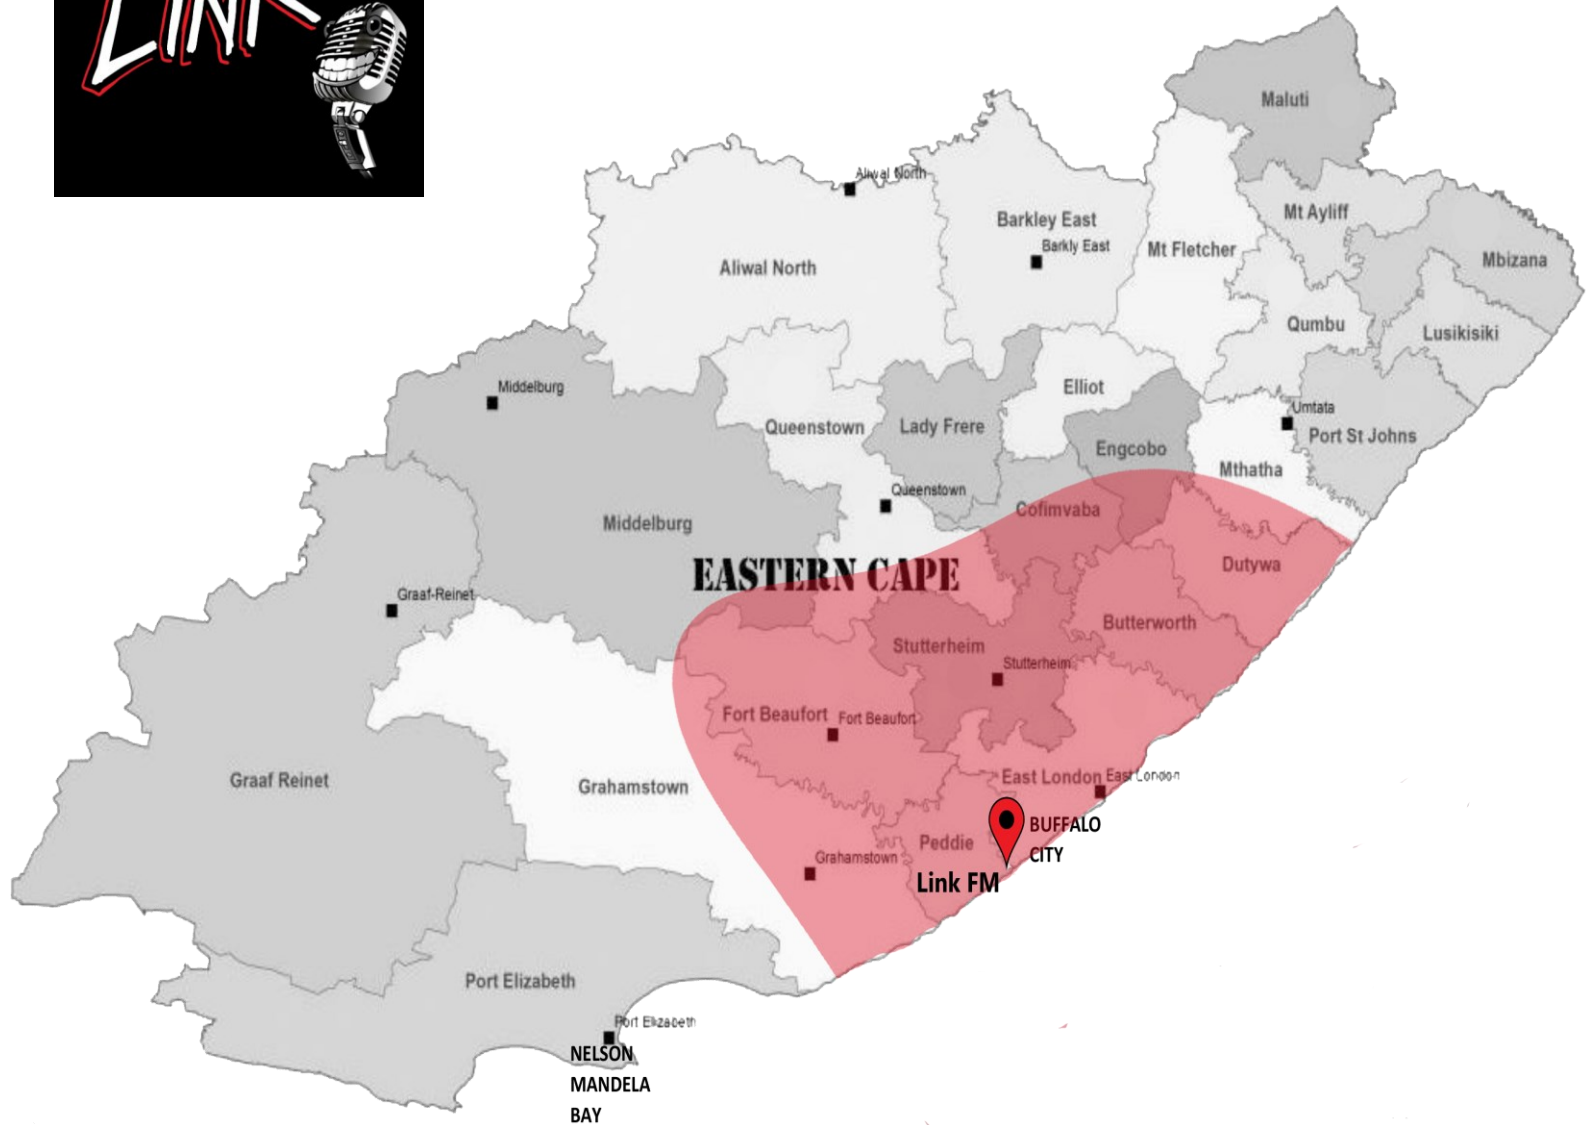

Afrikaans 10%

**Race:**

Black 78%

White 12%

Coloured & Other 10%

**Broadcasting:** 20% content and 80% music

**Coverage:** East London, King Williams Town, Port Alfred

18 274

1 251

CONNECTING YOU WITH SOUTH AFRICA